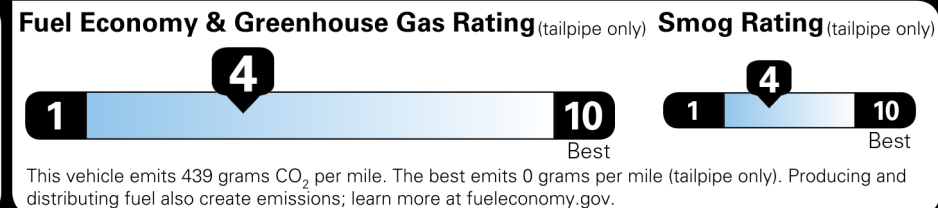

\$120,000.00

Not Original - Copy

EPA DOT Fuel Economy and Environment

Gasoline Vehicle

You spend \$7,000
 more in fuel costs over 5 years compared to the average new vehicle.

Annual fuel cost \$3,100

Actual results will vary for many reasons, including driving conditions and how you drive and maintain your vehicle. The average new vehicle gets 29 MPG and costs \$8,500 to fuel over 5 years. Cost estimates are based on 15,000 miles per year at \$4.15 per gallon. MPGe is miles per gasoline gallon equivalent. Vehicle emissions are a significant cause of climate change and smog.