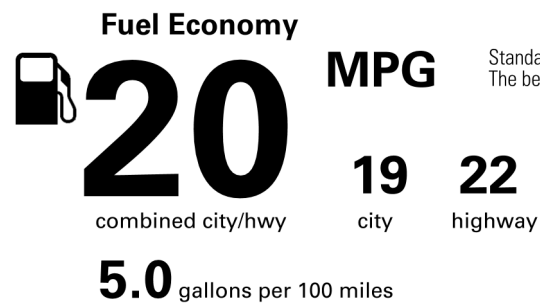

\$120,000.00

Not Original - Copy

EPA DOT Fuel Economy and Environment

Gasoline Vehicle

You spend \$7,000
 more in fuel costs over 5 years compared to the average new vehicle.

Annual fuel cost \$3,100

Actual results will vary for many reasons, including driving conditions and how you drive and maintain your vehicle. The average new vehicle gets 29 MPG and costs \$8,500 to fuel over 5 years. Cost estimates are based on 15,000 miles per year at \$4.15 per gallon. MPGe is miles per gasoline gallon equivalent. Vehicle emissions are a significant cause of climate change and smog.